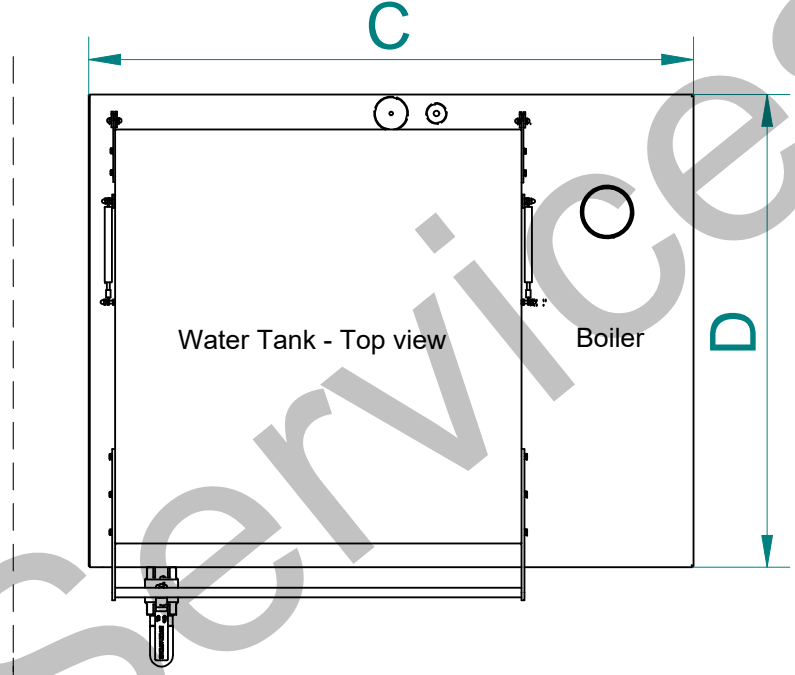

Water drain versions

Water drain 2"

INDU50 controller

Boiler version LEFT

Boiler version RIGHT

Kettle volume [L]	Water bowl A x B [mm]	Table top C x D [mm]	Gas burner
200	400x1020	1000x1250	Bentone STG 120
300	550x1020	1150x1250	Bentone STG 120
400	700x1020	1300x1250	Bentone STG 120
500	850x1200	1450x1250	Bentone STG 120
600	1000x1020	1600x1250	Bentone STG 120
700	1150x1020	1750x1250	Bentone STG 146
800	1300x1020	1900x1250	Bentone STG 146
900	1450x1020	2050x1250	Bentone STG 146
1000	1600x1020	2200x1250	Bentone STG 146
According to customer requirements			