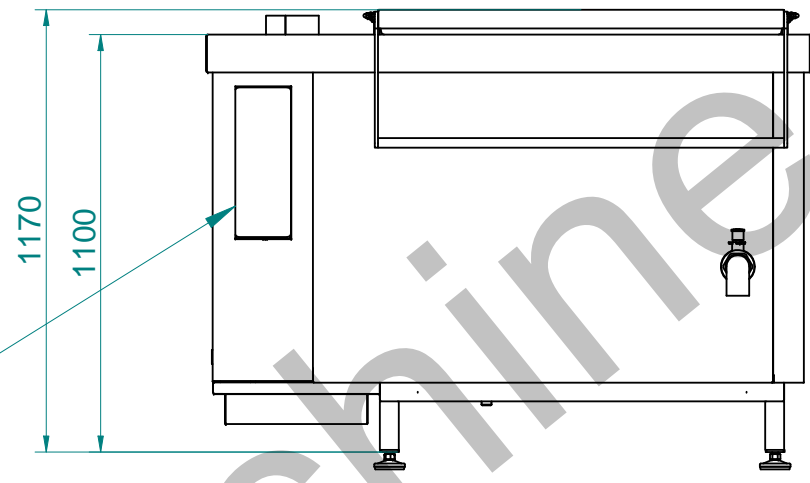

Water drain versions

Water drain 2"

INDU50 controller

Boiler version LEFT

Boiler version RIGHT

Kettle volume [L]	Water bowl A x B [mm]	Table top C x D [mm]	Gas burner
200	400x1020	1000x1250	Bentone STG 120
300	550x1020	1150x1250	Bentone STG 120
400	700x1020	1300x1250	Bentone STG 120
500	850x1200	1450x1250	Bentone STG 120
600	1000x1020	1600x1250	Bentone STG 120
700	1150x1020	1750x1250	Bentone STG 146
800	1300x1020	1900x1250	Bentone STG 146
900	1450x1020	2050x1250	Bentone STG 146
1000	1600x1020	2200x1250	Bentone STG 146
According to customer requirements			