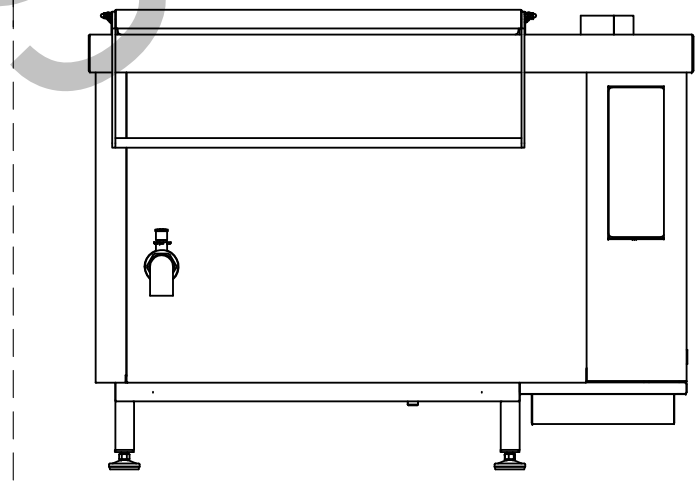

Water drain versions

Water drain 2"

INDU50 controller

Boiler version LEFT

Boiler version RIGHT

Kettle volume [L]	Water bowl A x B [mm]	Table top C x D [mm]	Gas burner
200	400x1020	1000x1250	Bentone STG 120
300	550x1020	1150x1250	Bentone STG 120
400	700x1020	1300x1250	Bentone STG 120
500	850x1200	1450x1250	Bentone STG 120
600	1000x1020	1600x1250	Bentone STG 120
700	1150x1020	1750x1250	Bentone STG 146
800	1300x1020	1900x1250	Bentone STG 146
900	1450x1020	2050x1250	Bentone STG 146
1000	1600x1020	2200x1250	Bentone STG 146
According to customer requirements			