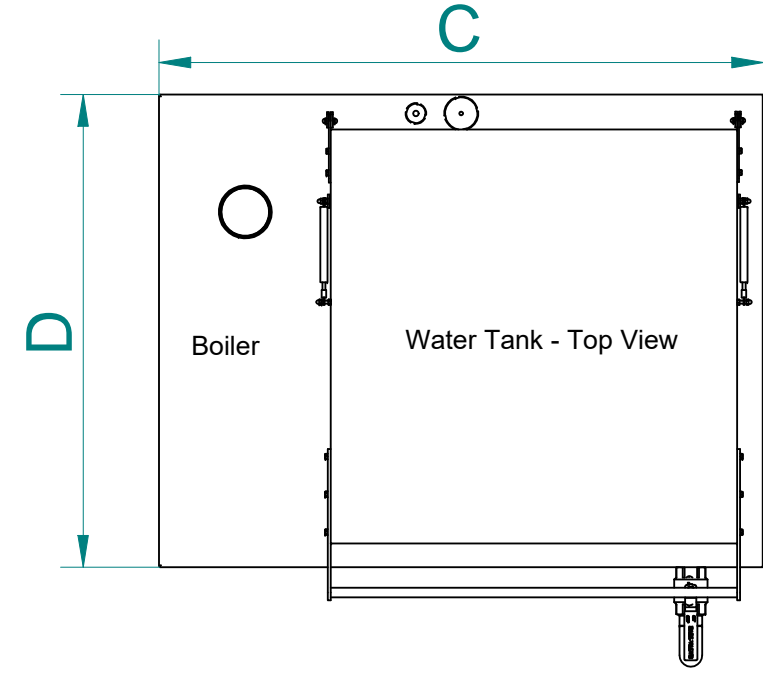

Water drain versions

Water drain 2"

INDU50 controller

Boiler version LEFT

Boiler version RIGHT

Kettle volume [L]	Water bowl A x B [mm]	Table top C x D [mm]	Gas burner
200	400x1020	1000x1250	Bentone STG 120
300	550x1020	1150x1250	Bentone STG 120
400	700x1020	1300x1250	Bentone STG 120
500	850x1200	1450x1250	Bentone STG 120
600	1000x1020	1600x1250	Bentone STG 120
700	1150x1020	1750x1250	Bentone STG 146
800	1300x1020	1900x1250	Bentone STG 146
900	1450x1020	2050x1250	Bentone STG 146
1000	1600x1020	2200x1250	Bentone STG 146
According to customer requirements			